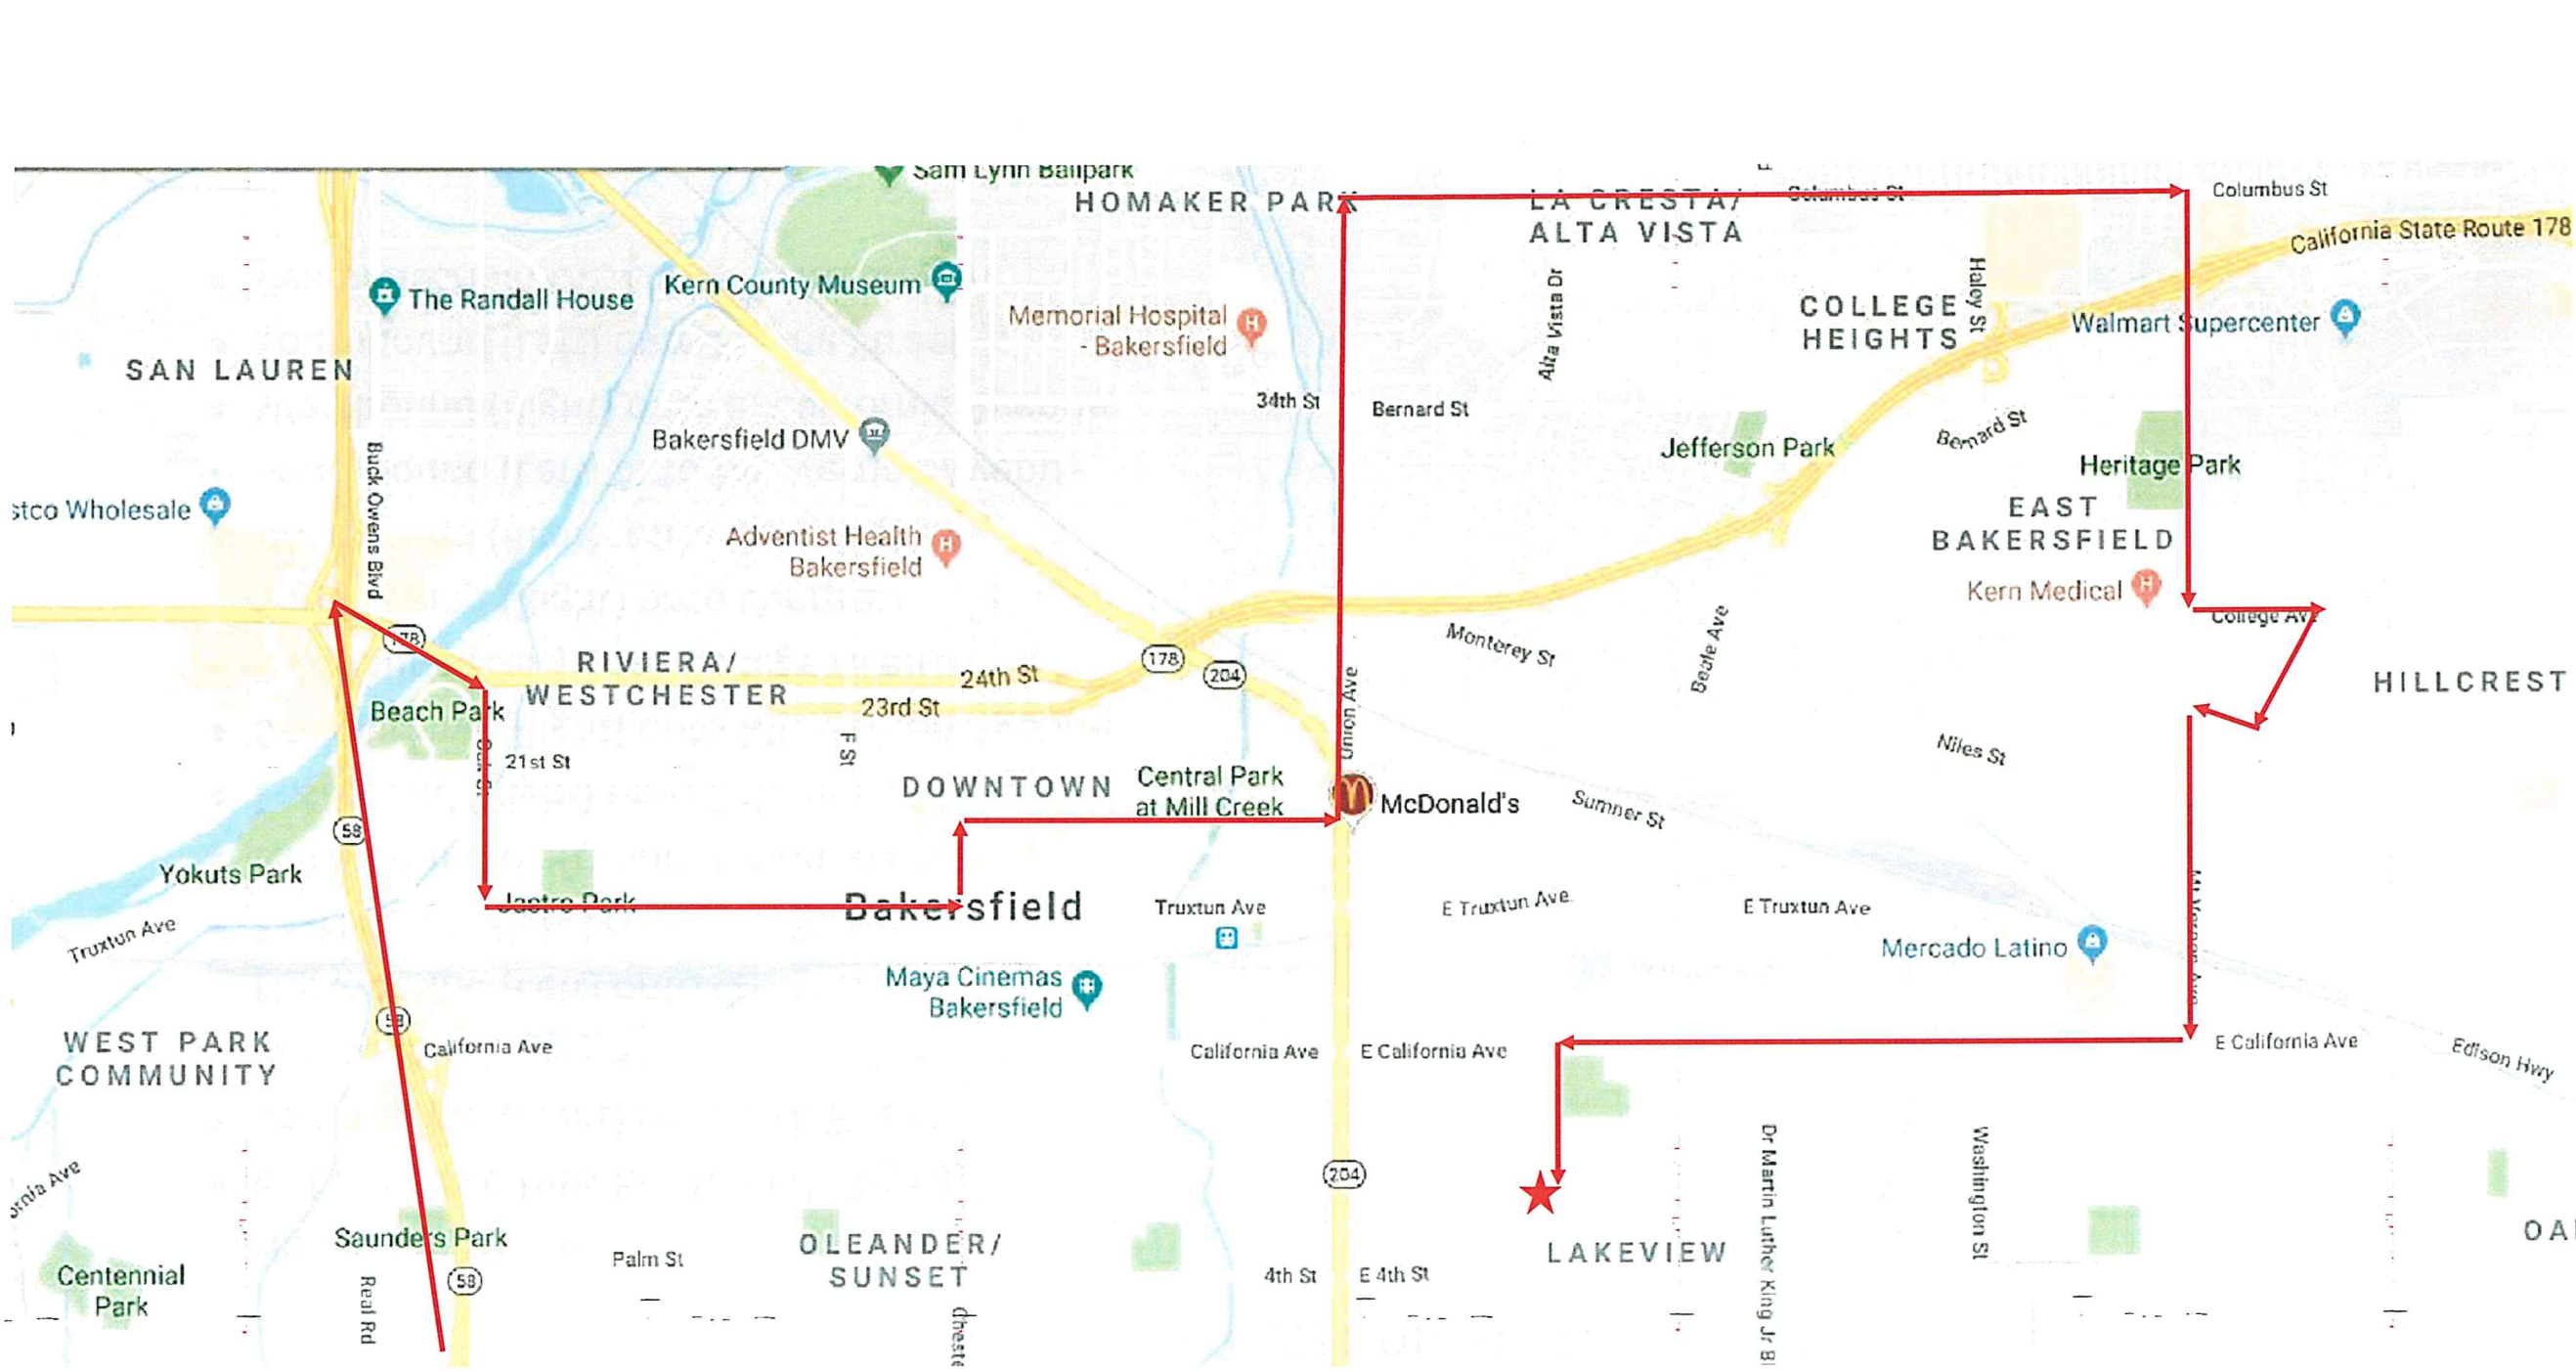

Funeral Procession Route

- Highway 99 North
- Exit Rosedale Hwy Eastbound (Right)
- Southbound (Right) onto Oak Street
- Eastbound (Left) onto Truxtun Avenue
- Northbound (Left) onto Q Street
- Eastbound (Right) onto 19th Street
- Northbound (Left) onto Union Avenue
- Eastbound (Right) onto Columbus Avenue
- Southbound (Right) onto Mt. Vernon Avenue
- Eastbound (Left) onto College Avenue
- Southbound (Right) onto Cypress Circle
- Westbound (Right) onto Quincy Street
- Southbound (Left) onto Mt. Vernon Avenue
- Westbound (Right) onto E. California Avenue
- Southbound (Left) onto S. King Street
- Reach Destination, Union Cemetery

LA CRESTA/
ALTA VISTA

COLLEGE
HEIGHTS

EAST
BAKERSFIELD

HILLCREST

DOWNTOWN

Bakersfield

LAKEVIEW

OLEANDER/
SUNSET

Adventist Health
Bakersfield

Heritage Park

Kern Medical

Mercado Latino

Walmart Supercenter

Jefferson Park

Yokuts Park

Beach Park

E California Ave

5th Ave